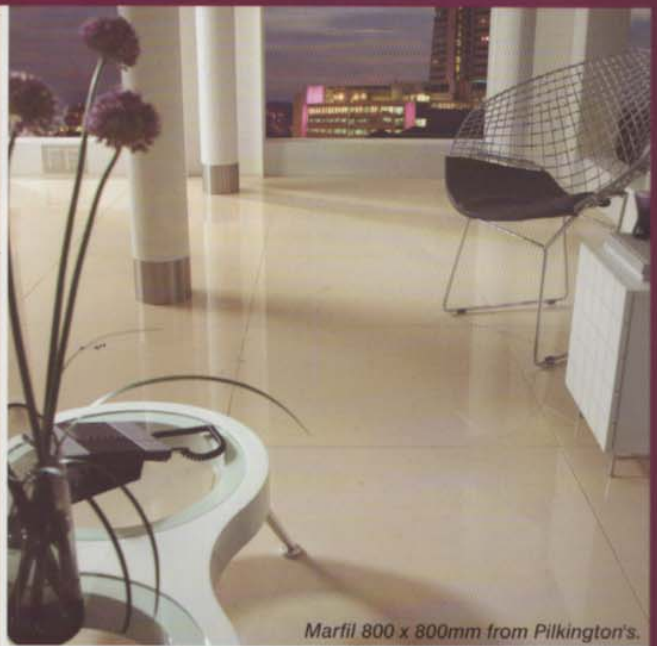

Xtra special

GranitiFiandre's mosaics

Gearing
Media
Group

From GranitiFlandre's new Xtra_small collection.

From Gardenia Orchidea's Luminor collection.

Marfil 800 x 800mm from Pilkington's.

Gold Thread from the Leonis range of the Absolute collection.